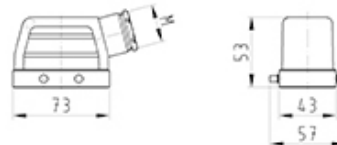

Datasheet

Item No. 70.353.1035.2

Hood BAS GOT GA 10 M25 50 A2

revos BASIC 500V size 10 hood with intermediate support M25, lateral cable entry, double locking lever

version .0

Item No.	70.353.1035.2
EAN	4015573651845
order unit	1 Piece(s)

Approvals

Technical data
General

ArticlePrice	udp_no_price
Nominal voltage	500
Housing material	Aluminium
Colour	Grey
Surface	With powder coating
Degree of protection (IP)	Other
UV resistant	Yes
Inflammability class of insulation material acc. with UL94	Other
Operating temperature range min.	-40 °C
Operating temperature range max.	120 °C

Model

DIN-size	10
Model	male
Locking mechanism	Double locking levers
Cable entry	Sideways
Type of cable	Intermediate support
With cable screw gland	No
Thread size M	25
Hinged lid	No
EMC-version	No

Drawings