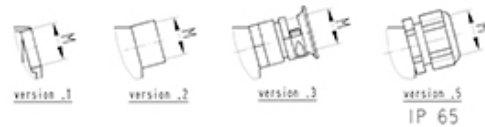

Datasheet

Item No. 70.353.1035.2

Hood BAS GOT GA 10 M25 50 A2

revos BASIC 500V size 10 hood with intermediate support M25, lateral cable entry, double locking lever

version .0

Item No.	70.353.1035.2
EAN	4015573651845
order unit	1 Piece(s)

Approvals

Technical data
General

ArticlePrice	udp_no_price
Nominal voltage	500
Housing material	Aluminium
Colour	Grey
Surface	With powder coating
Degree of protection (IP)	Other
UV resistant	Yes
Inflammability class of insulation material acc. with UL94	Other
Operating temperature range min.	-40 °C
Operating temperature range max.	120 °C

Model

DIN-size	10
Model	male
Locking mechanism	Double locking levers
Cable entry	Sideways
Type of cable	Intermediate support
With cable screw gland	No
Thread size M	25
Hinged lid	No
EMC-version	No

Drawings